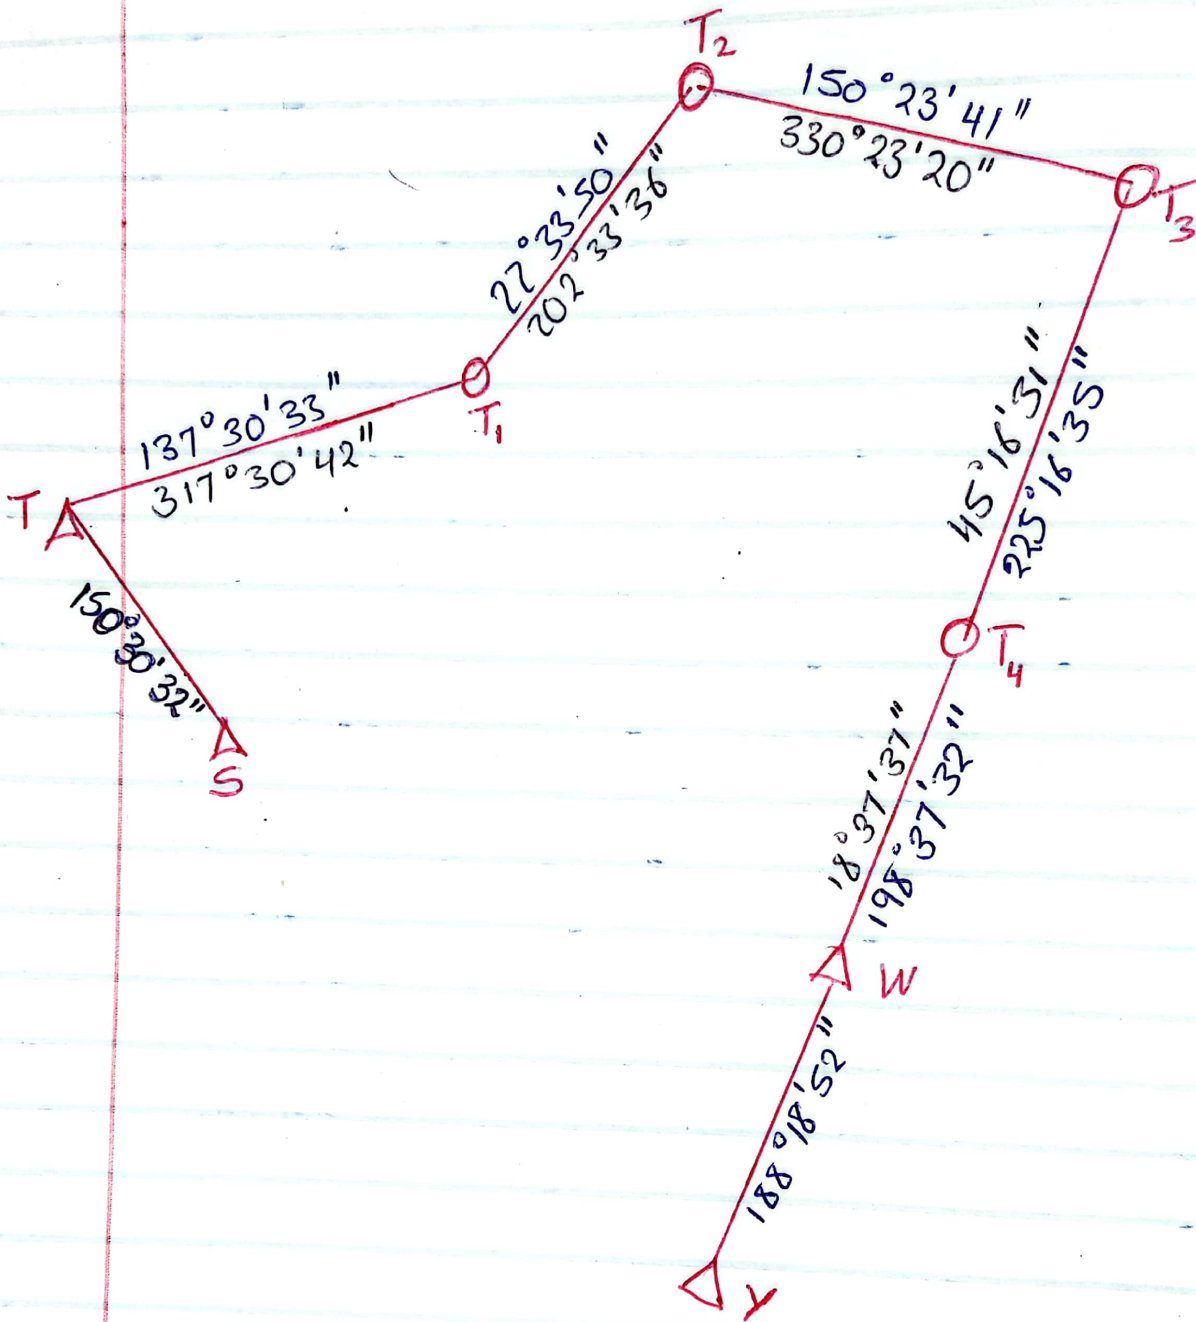

@ IWORDS SHOTS EMPIRE  
 GATHIRA STEPHEN  
 MATILI TECHNICAL - KIMILILI

LINE	BEARING
S-T	$330^{\circ}30'26''$
Y-W	$08^{\circ}18'44''$